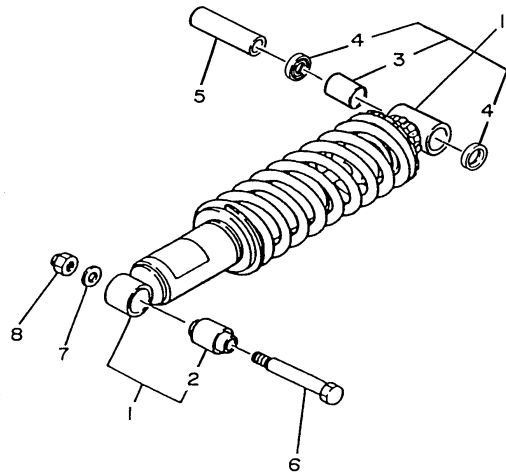

FIG. 21 AMORTECEDOR TRASEIRO

REF. NO.	CÓDIGO NO.	DESCRIÇÃO DA PEÇA	SCF8				OBSERVAÇÃO
1	5CF-F2210-00	AMORTECEDOR TRASEIRO CONJ.	1				
2	1YW-22216-00	.BUCHA DO AMORTECEDOR TRAS.	1				
3	90384-18190	.BUCHA	1				
4	93109-18020	.RETENTOR	2				
5	5CF-F2253-00	ESPAÇADOR DE DISTÂNCIA	1				
6	90105-10250	PARAFUSO FLANGE	1				
7	90201-100E9	ARRUELA PLANA	1				
8	95607-10100	PORCA AUTO-TRAVANTE	1				

5CF7280-C210