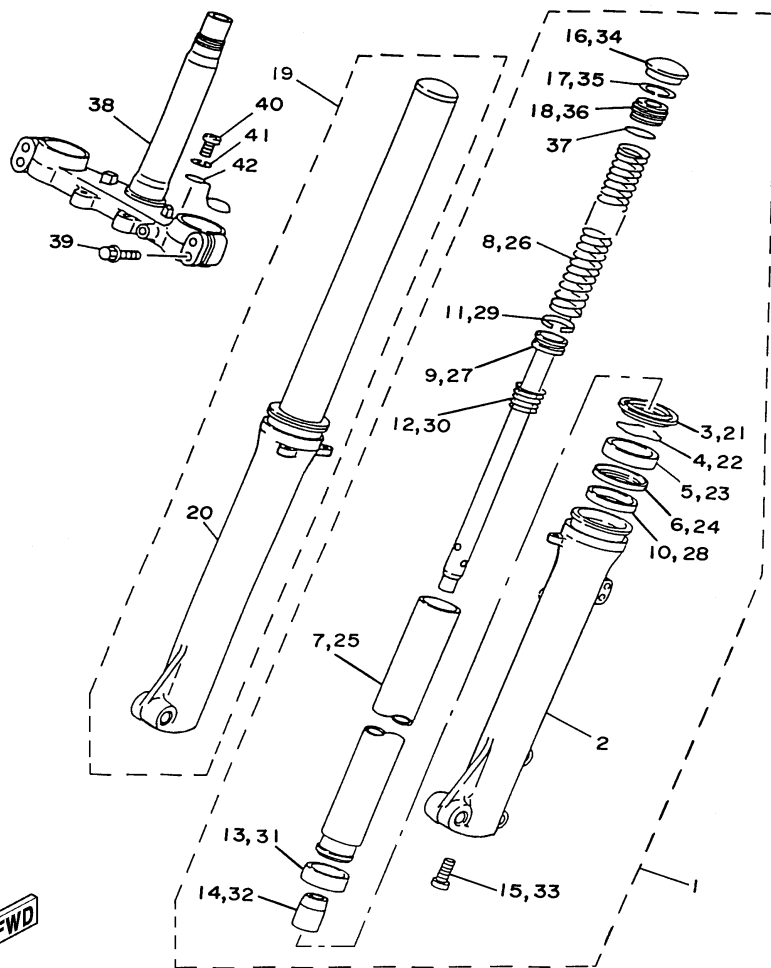

5CF7280-C230

FIG. 23 GARFO DIANTEIRO

REF. NO.	CÓDIGO NO.	DESCRIÇÃO DA PEÇA	5CF8				OBSERVAÇÃO
1	5CF-F3102-00	GARFO DIANTEIRO ESQUERDO CONJ.	1				
2	5CF-F3126-00	.TUBO EXTERNO ESQUERDO 1	1				
3	1KH-23144-00	.PROTETOR DE POEIRA	1				
4	34X-23156-00	.PRESILHA DO RETENTOR DE ÓLEO	1				
5	1KH-23145-00	.RETENTOR DE ÓLEO DO GARFO	1				
6	1KH-23147-00	.ANEL DE BORRACHA	1				
7	5CF-F3110-00	.TUBO INTERNO COMPLETO 1	1				
8	5CF-F3351-00	.MOLA	1				
9	5CF-F3171-00	.PISTÃO DO GARFO DIANTEIRO	1				
10	34X-23125-00	.BUCHA (METAL LÂMINA) 1	1				
11	34X-23157-00	.ANEL DO PISTÃO	1				
12	34X-23151-00	.MOLA DE TRANSBORBO	1				
13	34X-23135-00	.BUCHA (METAL LÂMINA) 2	1				
14	4AN-F3166-00	.ESPAÇADOR DA TRAVA DO ÓLEO	1				
15	3M7-23181-00	.PARAFUSO DO GARFO DIANTEIRO	1				
16	35E-23168-00	.CAPA DO GARFO DIANTEIRO	1				
17	35E-23183-00	.ANEL TRAVA	1				
18	4AN-F3111-00	.PARAFUSO DE AÇO	1				
19	5CF-F3103-00	GARFO DIANTEIRO DIREITO CONJ.	1				
20	5CF-F3136-00	.TUBO EXTERNO DIREITO 2	1				
21	1KH-23144-00	.PROTETOR DE POEIRA	1				
22	34X-23156-00	.PRESILHA DO RETENTOR DE ÓLEO	1				
23	1KH-23145-00	.RETENTOR DE ÓLEO DO GARFO	1				
24	1KH-23147-00	.ANEL DE BORRACHA	1				
25	5CF-F3110-00	.TUBO INTERNO COMPLETO 1	1				
26	5CF-F3351-00	.MOLA	1				
27	5CF-F3171-00	.PISTÃO DO GARFO DIANTEIRO	1