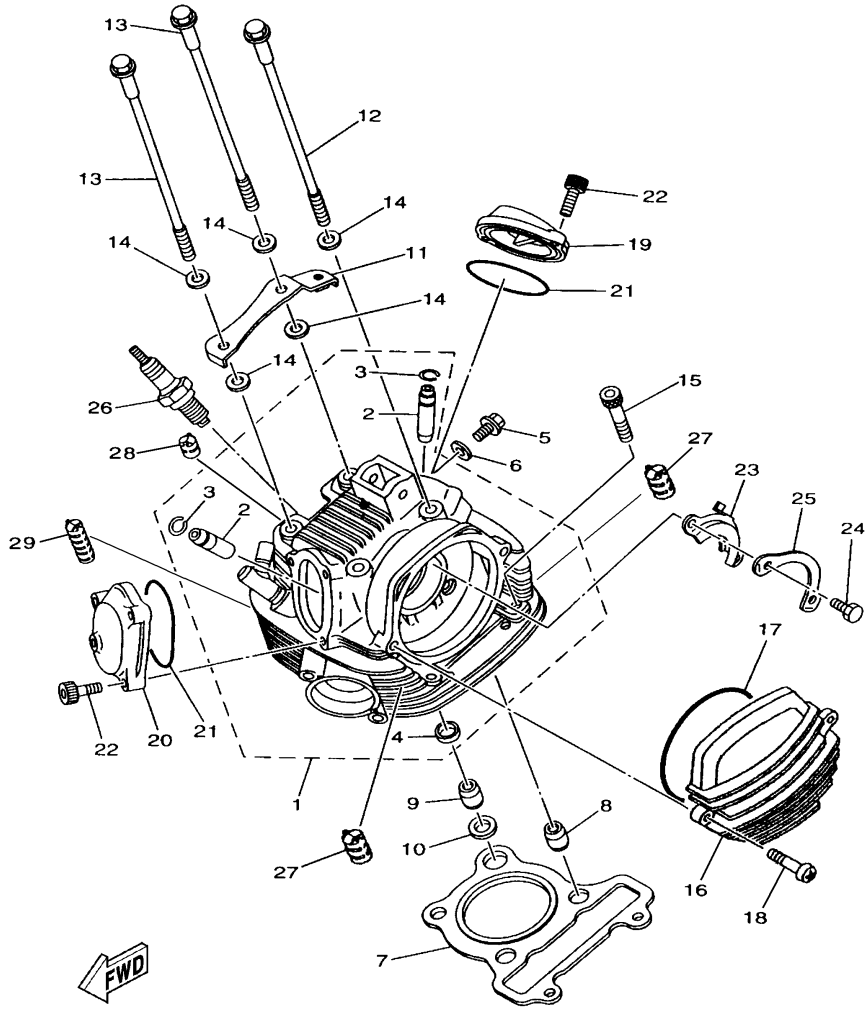

4VWG280-C010

FIG. 1 CABEÇOTE DO CILINDRO

REF. NO.	CÓDIGO NO.	DESCRIÇÃO DA PEÇA	5CF8					OBSERVAÇÃO
28	15A-11162-00	ABSORVEDOR 2	2					
29	15A-11161-01	ABSORVEDOR 1	1